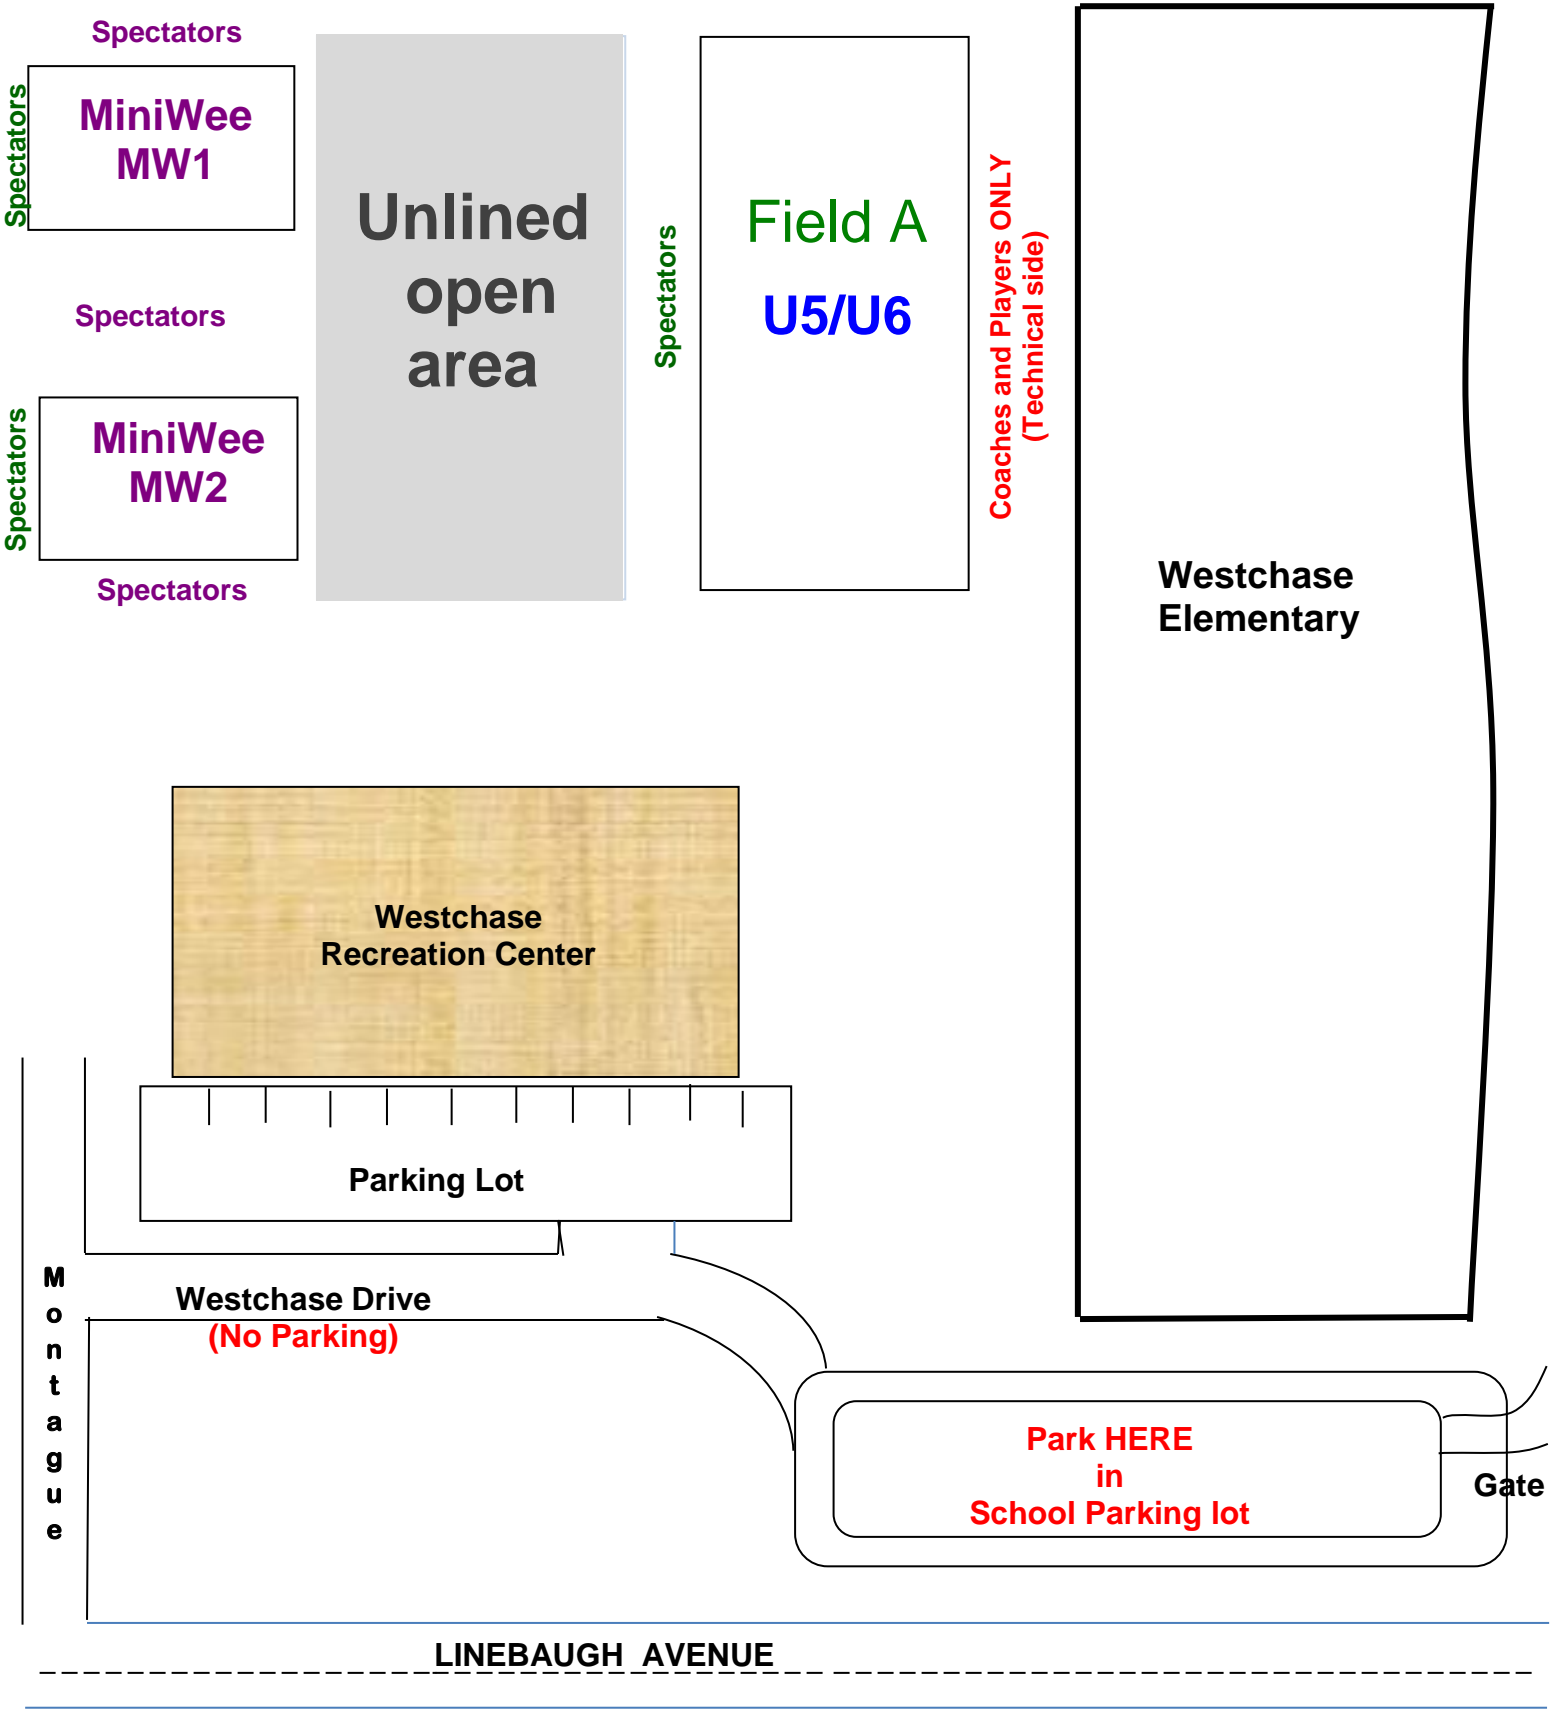

FALL 2018

Westchase Recreation Center

Spectators

MiniWee
MW1

Spectators

MiniWee
MW2

Spectators

Unlined
open
area

Spectators

Field A
U5/U6

Coaches and Players ONLY
(Technical side)

Westchase
Elementary

Westchase
Recreation Center

Parking Lot

Westchase Drive
(No Parking)

Park HERE
in
School Parking lot

Gate

LINEBAUGH AVENUE

M
o
n
t
a
g
u
e