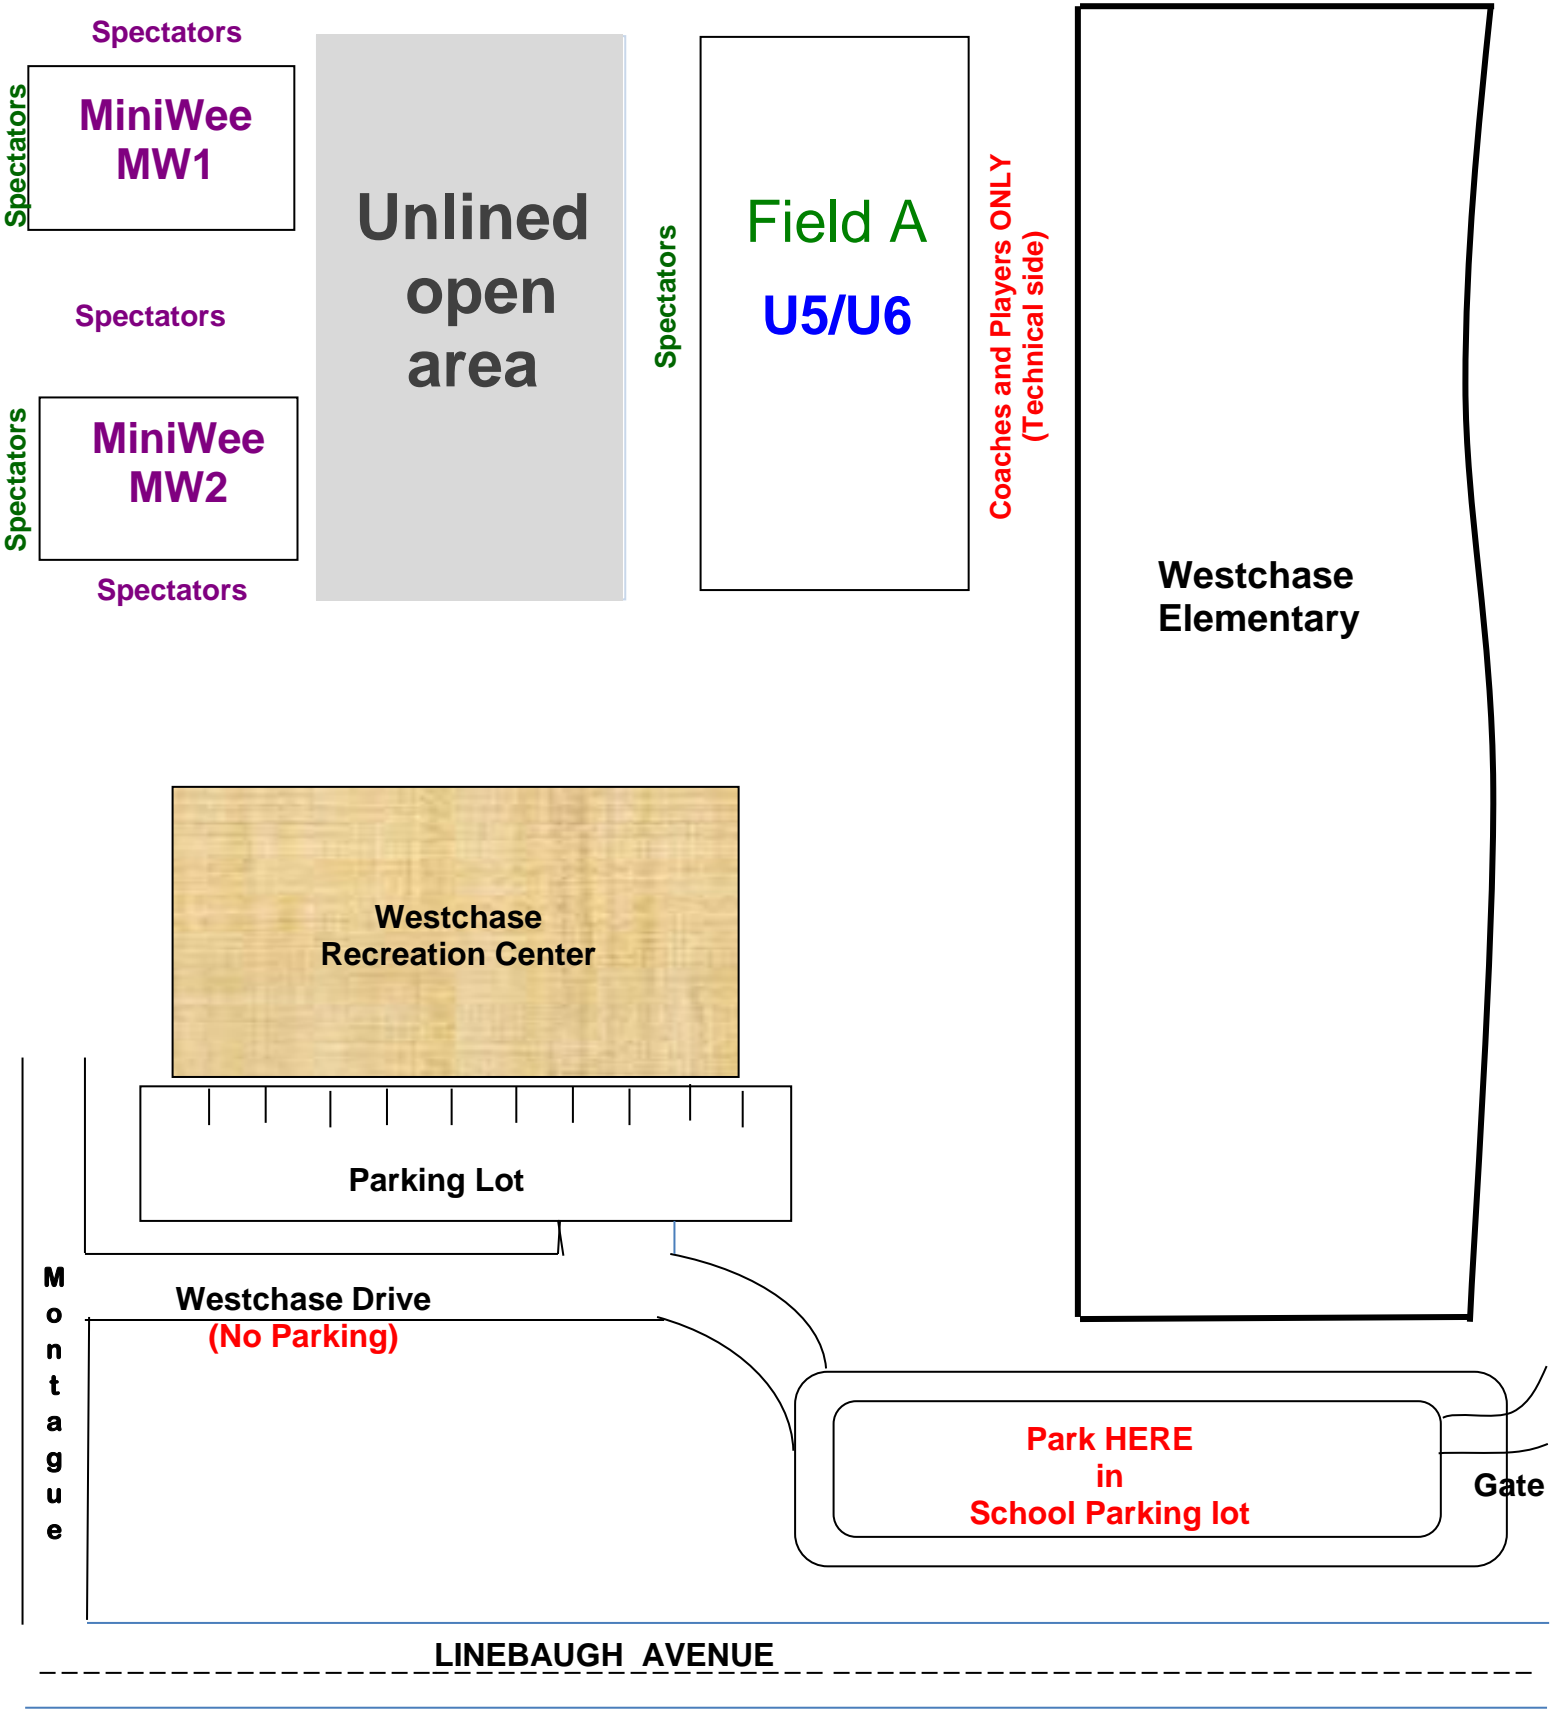

FALL 2019

Westchase Recreation Center

Spectators

MiniWee
MW1

Spectators

Unlined
open
area

Spectators

MiniWee
MW2

Spectators

Spectators

Spectators

Field A
U5/U6

Coaches and Players ONLY
(Technical side)

Westchase
Elementary

Westchase
Recreation Center

Parking Lot

M
o
n
t
a
g
u
e

Westchase Drive
(No Parking)

Park HERE
in
School Parking lot

Gate

LINEBAUGH AVENUE