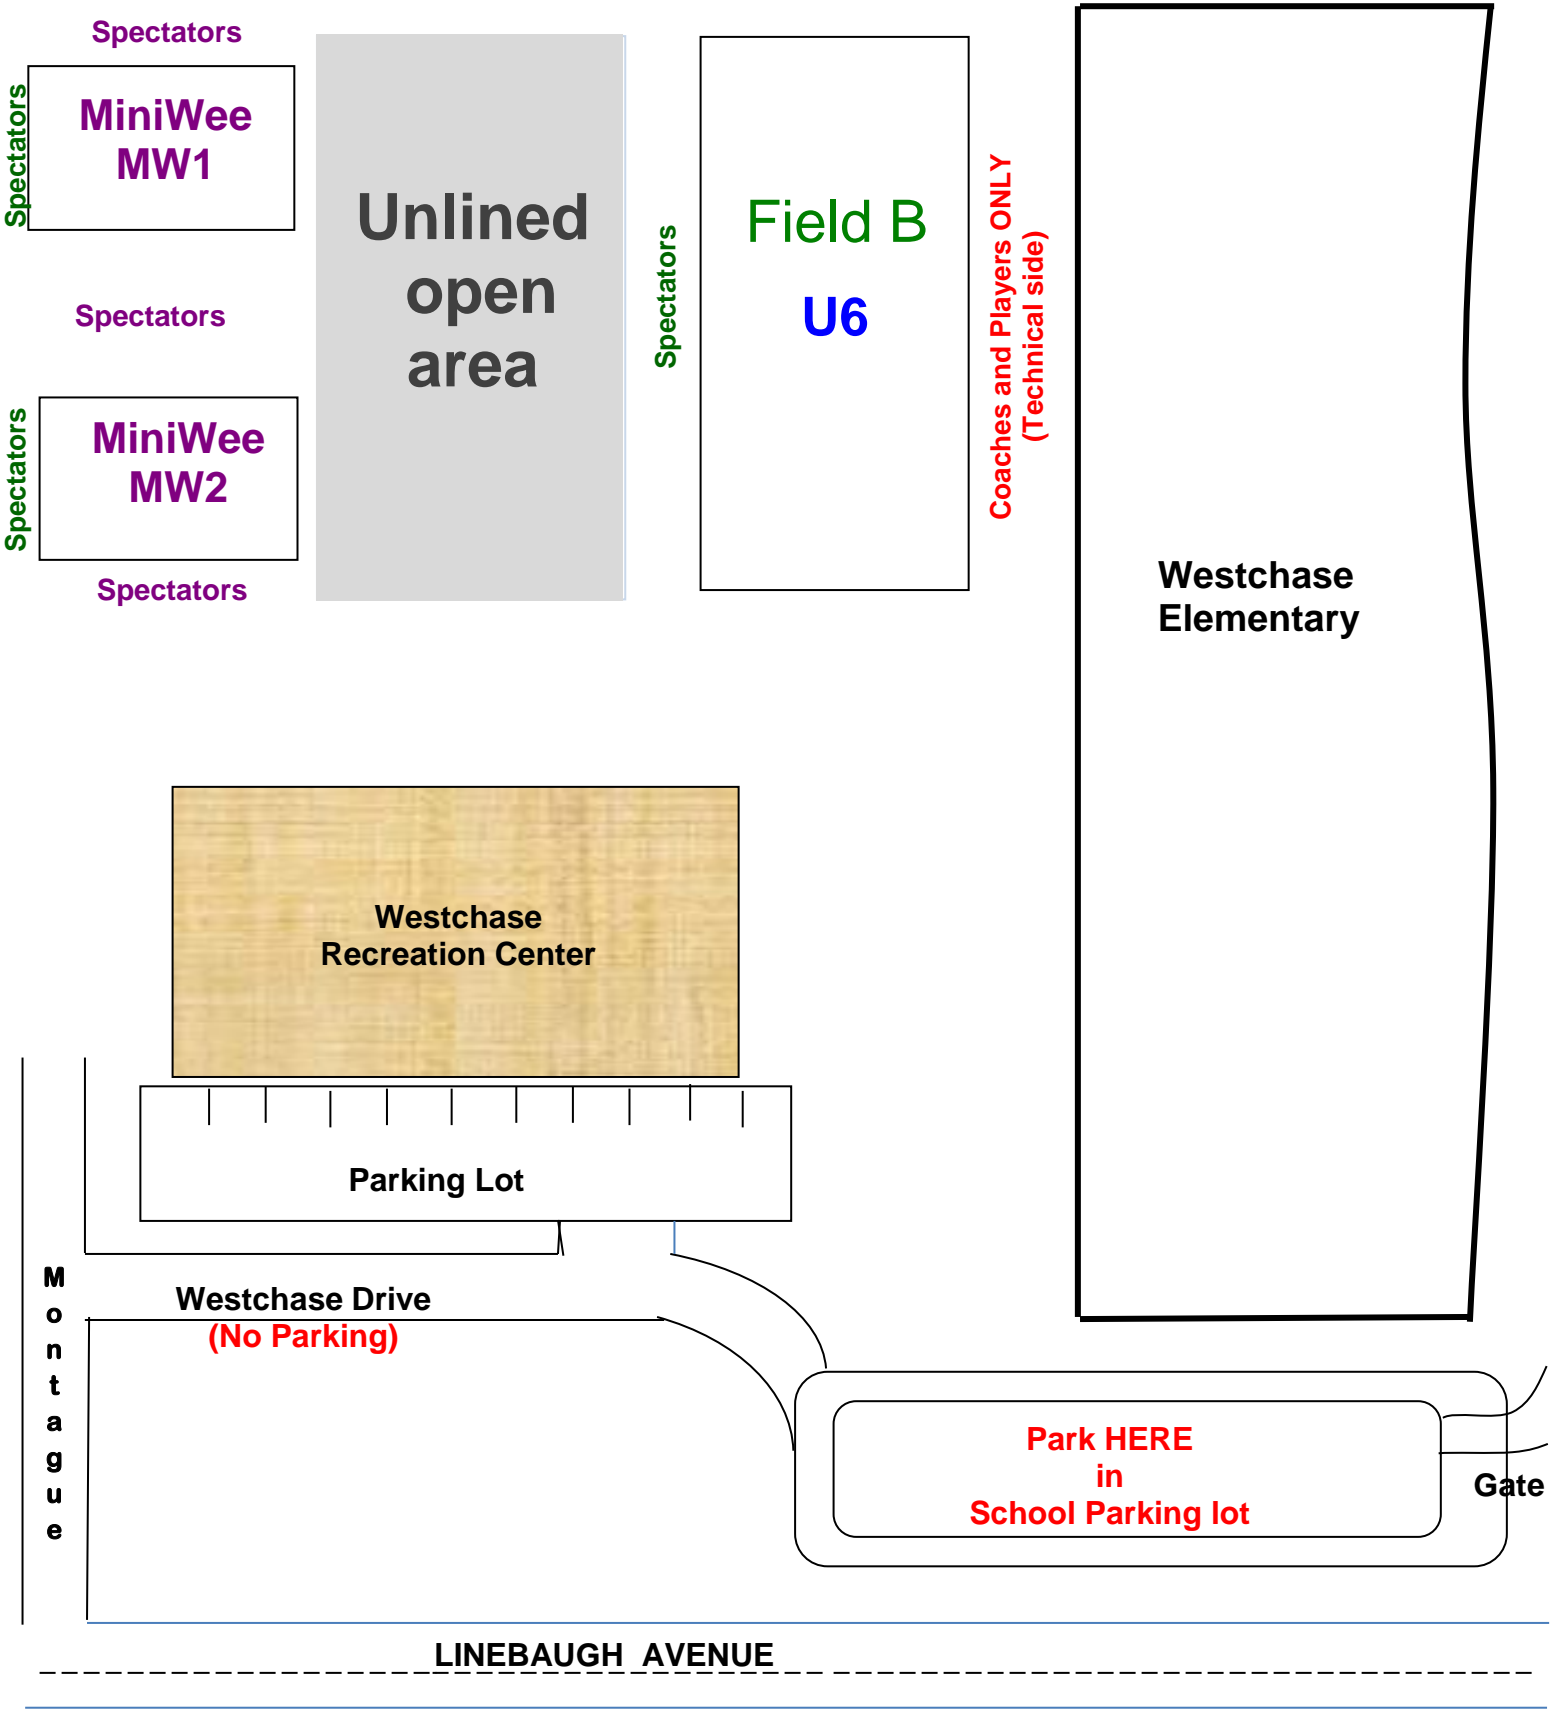

SPRING 2018

Westchase Recreation Center

Spectators

MiniWee
MW1

Unlined
open
area

Field B

U6

Coaches and Players ONLY
(Technical side)

Westchase
Elementary

Westchase
Recreation Center

Parking Lot

Westchase Drive
(No Parking)

Park HERE
in
School Parking lot

Gate

LINEBAUGH AVENUE

Spectators

Spectators

Spectators

MiniWee
MW2

Spectators

Spectators

M
o
n
t
a
g
u
e